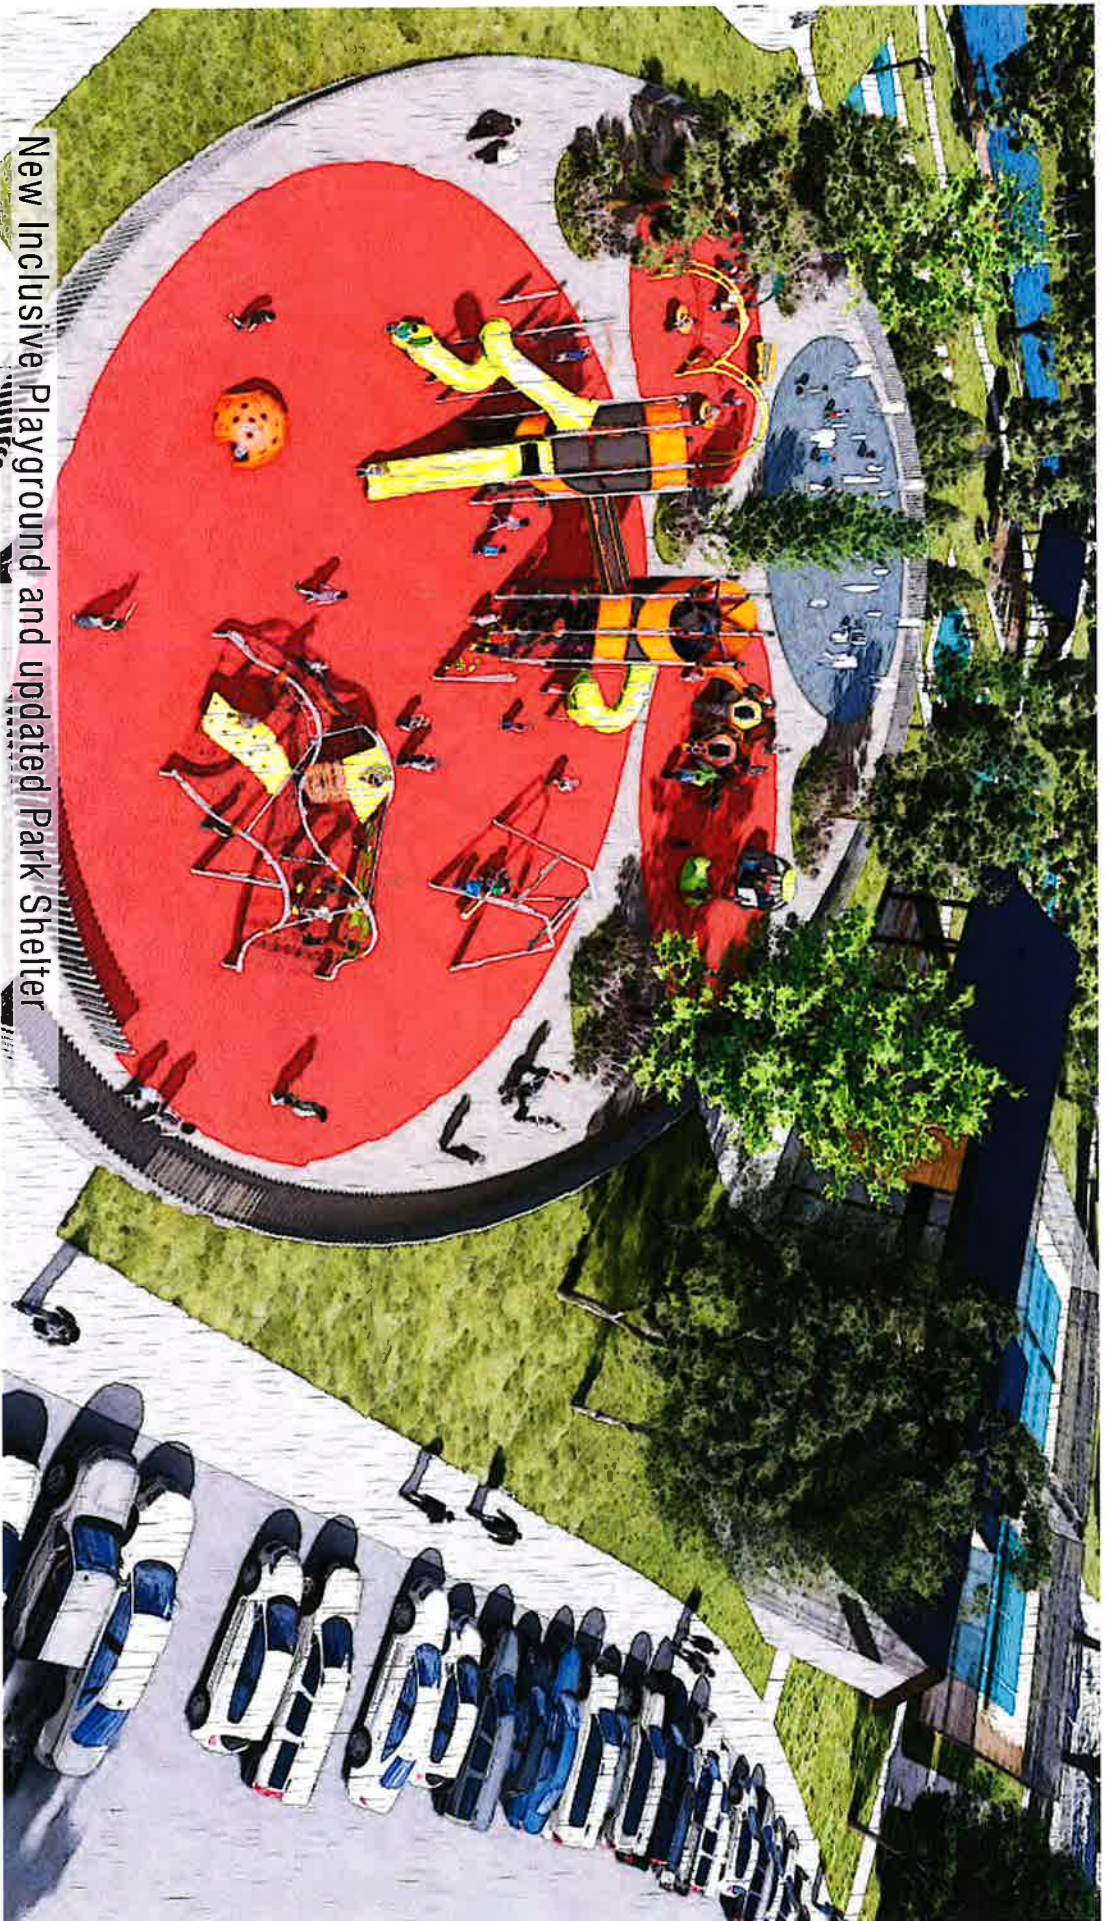

**APPLE VALLEY PARKS  
MASTER PLANS**

# REDWOOD PARK

**\$9,600,000 Project Cost  
\$35.97 Annual median tax impact**

New Inclusive Playground and updated Park Shelter

New Park Pavilion, Basketball Court, and Ecua-Volley Courts

Park Shelter at left, and spray pad beyond. Looking toward pond