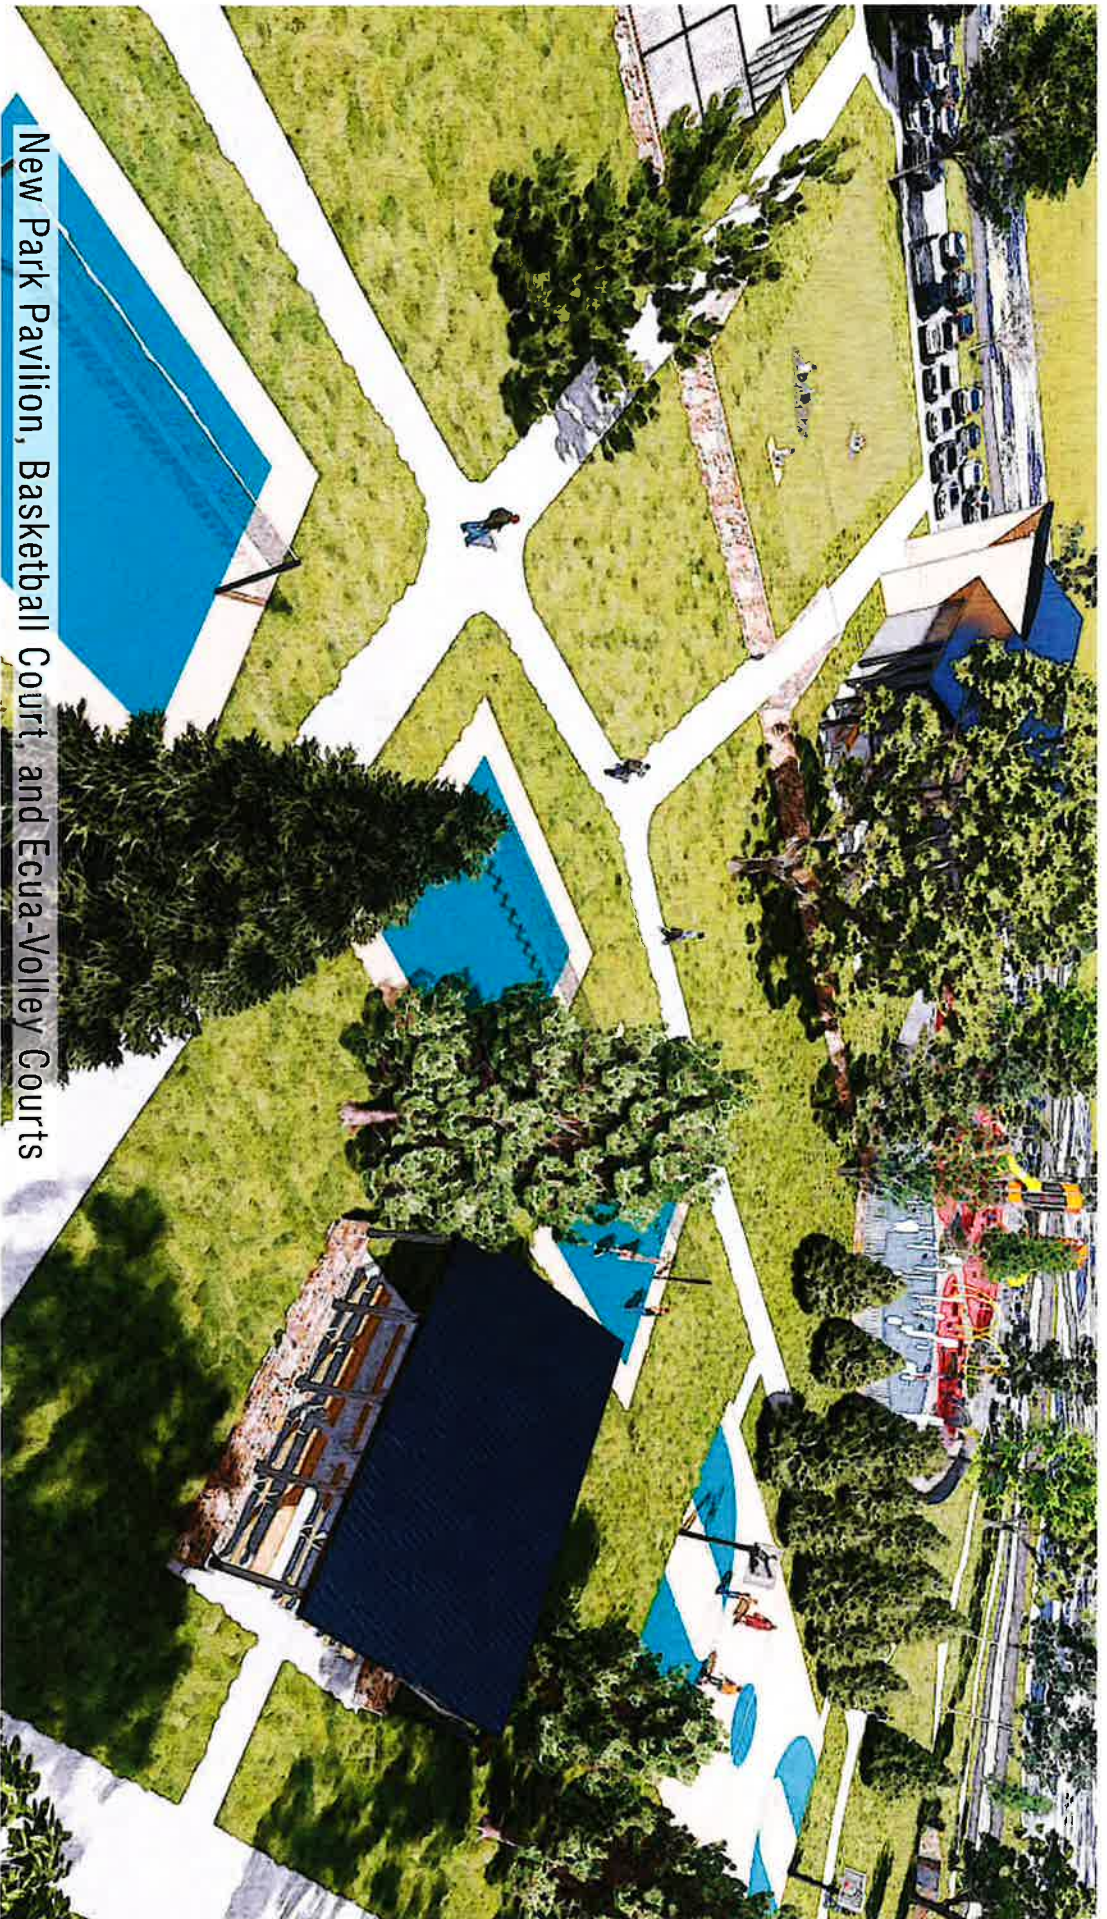

**APPLE VALLEY PARKS  
MASTER PLANS**

# REDWOOD PARK

**\$9,600,000 Project Cost  
\$35.97 Annual median tax impact**

New Inclusive Playground and updated Park Shelter

New Park Pavilion, Basketball Court, and Ecua-Volley Courts

Park Shelter at left, and spray pad beyond. Looking toward pond